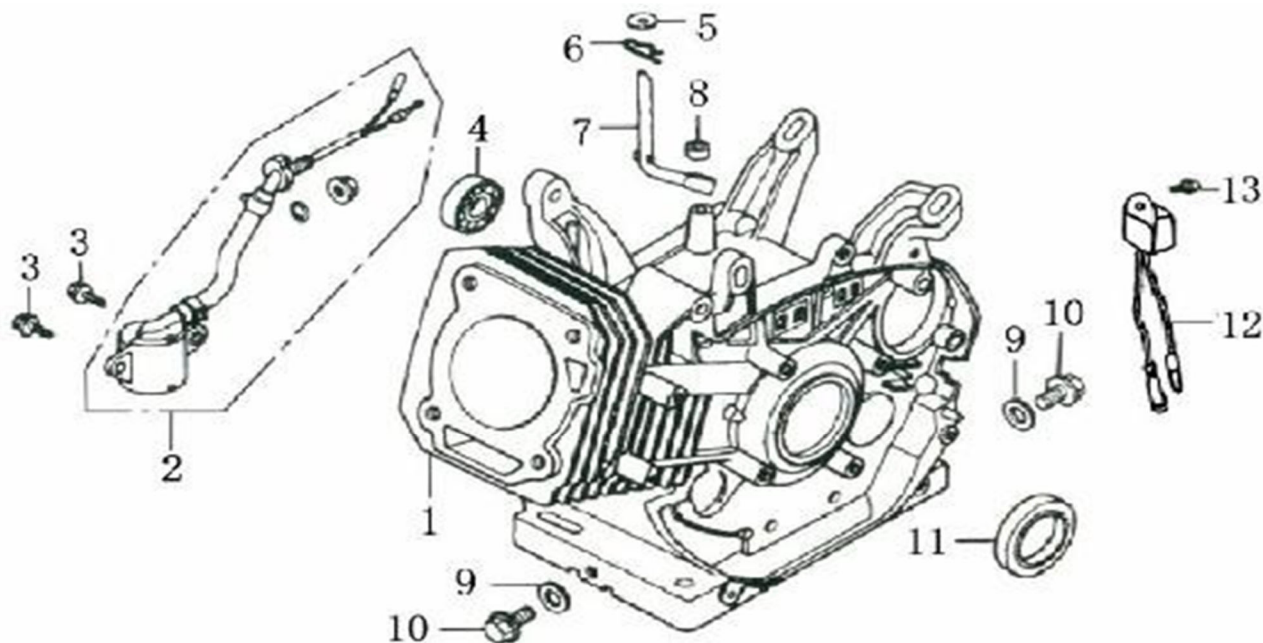

BLOQUE - CAJA DE CIGÜEÑAL / CRANK CASE

No.	Part No.	Descripcion	Description	Cantidad / QTY						
				GX270	GX270-E	GX390	GX390-E	GX420	GX420-E	GX460
1	110810008-T080	BLOQUE / CIGÜEÑAL	CRANKCASE	-	-	-	-	-	-	-
	110810009-T081	BLOQUE / CIGÜEÑAL	CRANKCASE	-	-	-	-	-	-	-
	110810010-T090	BLOQUE / CIGÜEÑAL	CRANKCASE	1	-	-	-	-	-	-
	110810011-T091	BLOQUE / CIGÜEÑAL	CRANKCASE	-	1	-	-	-	-	-
	110810012-T100	BLOQUE / CIGÜEÑAL	CRANKCASE	-	-	-	-	-	-	-
	110810013-T101	BLOQUE / CIGÜEÑAL	CRANKCASE	-	-	-	-	-	-	-
	110810014-T110	BLOQUE / CIGÜEÑAL	CRANKCASE	-	-	1	-	-	-	-
	110810015-T111	BLOQUE / CIGÜEÑAL	CRANKCASE	-	-	-	1	-	-	-
	110810028-T120	BLOQUE / CIGÜEÑAL	CRANKCASE	-	-	-	-	1	-	1
	110810035-T121	BLOQUE / CIGÜEÑAL	CRANKCASE	-	-	-	-	-	1	-
2	281850152-T110	SENSOR DE ACEITE	SWITCH ASSY., OIL LEVEL	1	1	1	1	1	1	1
3	380140215-0003	PERNO	BOLT, FLANGE, 6×14	2	2	2	2	2	2	2
4	380630099-0001	RODAMIENTO, RADIAL	BEARING, RADIAL BALL, 6202	-	-	1	1	1	1	1
5	380450522-T110	ARANDELA 8*16*1.2	WASHER, 8*16*1.2	1	1	1	1	1	1	1
6	381350004-T040	PASADOR 10MM	PIN, LOCK, 10MM	1	1	1	1	1	1	1