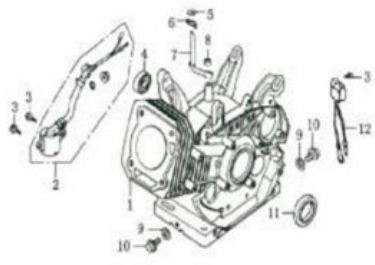

PARTS DIAGRAM

(CYLINDER HEAD)

(CRANKCASE)

(CRANKCASE COVER)

(CRANKSHAFT)

(Piston/connecting rod)

(Camshaft)

(Starter)

(CARBURETOR)

(Flywheel)

PARTS DIAGRAM

DESPIECE GENERAL

CULATA

BLOQUE

TAPA DE BLOQUE

CIGÜEÑAL