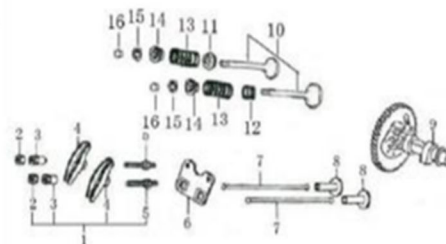

PARTS DIAGRAM

(CYLINDER HEAD)

(CRANKCASE)

(CRANKCASE COVER)

(CRANKSHAFT)

(Piston/connecting rod)

(Camshaft)

(Starter)

(CARBURETOR)

(Flywheel)

PARTS DIAGRAM

DESPIECE GENERAL

CULATA

BLOQUE

TAPA DE BLOQUE

CIGÜEÑAL

PISTON

EJE DE LEVAS

TAPA DE ARRANQUE

CARBURADOR

VOLANTE

DESPIECE GENERAL

ENCENDIDO

FILTRO DE AIRE