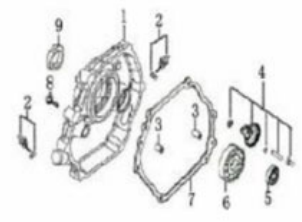

PARTS DIAGRAM

(CYLINDER HEAD)

(CRANKCASE)

(CRANKCASE COVER)

(CRANKSHAFT)

(Piston/connecting rod)

(Camshaft)

(Starter)

(CARBURETOR)

(Flywheel)

PARTS DIAGRAM

DESPIECE GENERAL

CULATA

BLOQUE

TAPA DE BLOQUE

CIGÜEÑAL