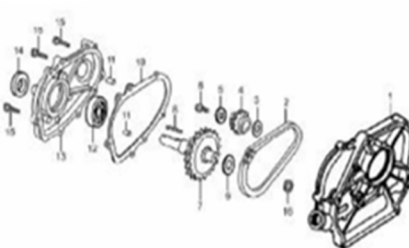

DESPIECE GENERAL

ACOPLE