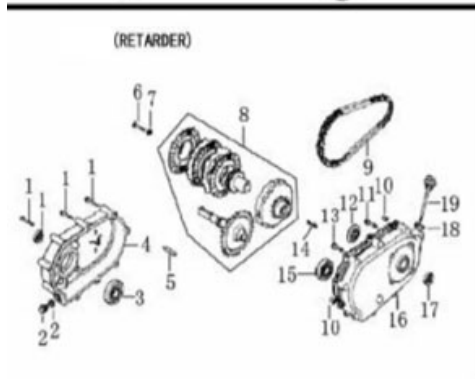

PARTS DIAGRAM

(CYLINDER HEAD)

(CRANKCASE)

(CRANKCASE COVER)

(CRANKSHAFT)

(Piston/connecting rod)

(Camshaft)

(Starter)

(CARBURETOR)

(Flywheel)

PARTS DIAGRAM

DESPIECE GENERAL

CULATA

BLOQUE

TAPA DE BLOQUE

CIGÜEÑAL

PISTON

EJE DE LEVAS

TAPA DE ARRANQUE

CARBURADOR

VOLANTE

DESPIECE GENERAL

ENCENDIDO

FILTRO DE AIRE