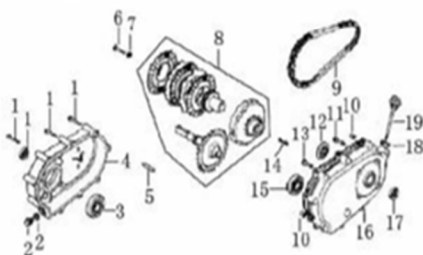

DESPIECE GENERAL

ACOPLE