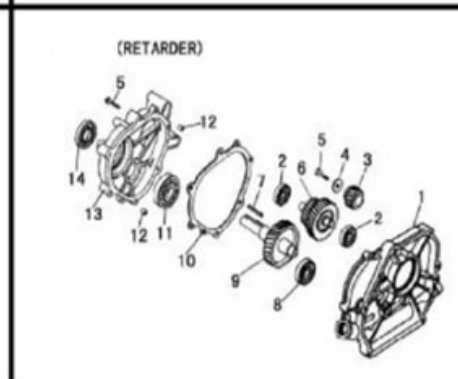

PARTS DIAGRAM

(CYLINDER HEAD)

(CRANKCASE)

(CRANKCASE COVER)

(CRANKSHAFT)

(Piston/connecting rod)

(Camshaft)

(Starter)

(CARBURETOR)

(Flywheel)

PARTS DIAGRAM

DESPIECE GENERAL

CULATA

BLOQUE

TAPA DE BLOQUE

CIGÜEÑAL

PISTON

EJE DE LEVAS

TAPA DE ARRANQUE

CARBURADOR

VOLANTE

DESPIECE GENERAL

ENCENDIDO

FILTRO DE AIRE