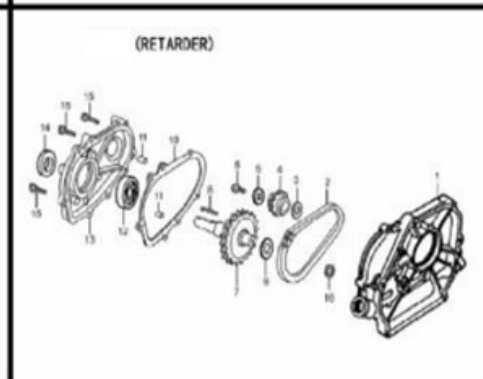

PARTS DIAGRAM

(CYLINDER HEAD)

(CRANKCASE)

(CRANKCASE COVER)

(CRANKSHAFT)

(Piston/connecting rod)

(Camshaft)

(Starter)

(CARBURETOR)

(Flywheel)

PARTS DIAGRAM

DESPIECE GENERAL

CULATA

BLOQUE

TAPA DE BLOQUE

CIGÜEÑAL

PISTON

EJE DE LEVAS

TAPA DE ARRANQUE

CARBURADOR

VOLANTE

DESPIECE GENERAL

ENCENDIDO

FILTRO DE AIRE