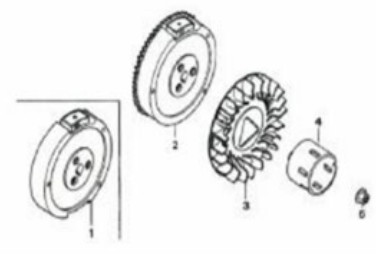

PARTS DIAGRAM

(CYLINDER HEAD)

(CRANKCASE)

(CRANKCASE COVER)

(CRANKSHAFT)

(Piston/connecting rod)

(Camshaft)

(Starter)

(CARBURETOR)

(Flywheel)

PARTS DIAGRAM

DESPIECE GENERAL

CULATA

BLOQUE

TAPA DE BLOQUE

CIGÜEÑAL