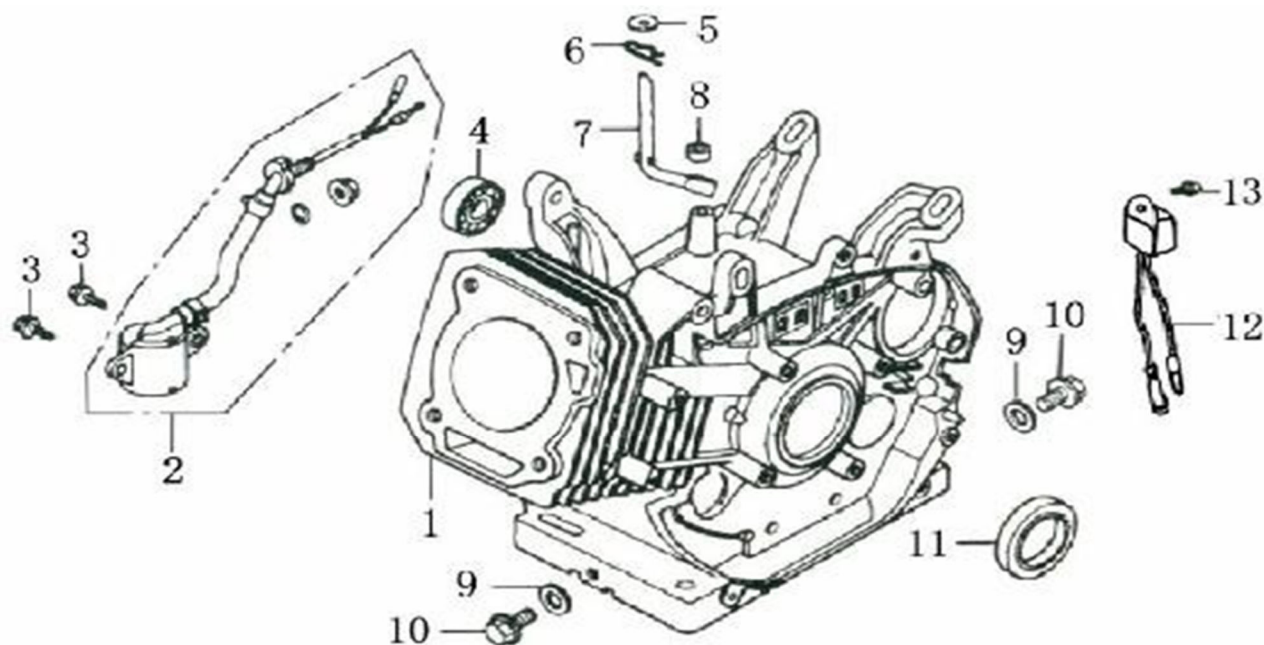

BLOQUE - CAJA DE CIGÜEÑAL / CRANK CASE

No.	Part No.	Descripcion	Description	Cantidad / QTY						
				GX270	GX270-E	GX390	GX390-E	GX420	GX420-E	GX460
7	171630002-T080	EJE, BRAZO DE GOVERNADOR	SHAFT, GOVERNOR ARM	1	1	-	-	-	-	-
	171630003-T110	EJE, BRAZO DE GOVERNADOR	SHAFT, GOVERNOR ARM	-	-	1	1	1	1	1
8	380650339-T110	SELLO - EMPAQUE ACEITE	OIL SEAL, $\phi 8 \times \phi 14 \times 4$	-	-	1	1	1	1	1
9	380450516-T110	ARANDELA TAPON ACEITE	WASHER, DRAIN PLUG, 12MM	2	2	2	2	2	2	2
10	110260024-T110	TAPON DE ACEITE	BOLT, DRAIN PLUG	2	2	2	2	2	2	2
11	380650336-T080	SELLO DE ACEITE	OIL SEAL, $\phi 30 \times \phi 46 \times 8$	1	1	-	-	-	-	-
	380650337-T110	SELLO DE ACEITE	OIL SEAL, $\phi 35 \times \phi 52 \times 7$	-	-	1	1	1	1	1
12	281890001-T040	SENSOR ALERTA DE ACEITE	ALERT UNIT,OIL	1	1	1	1	1	1	1
13	380140001-0006	PERNO FLANGE 6X12	BOLT, FLANGE, 6x12	1	1	1	1	1	1	1