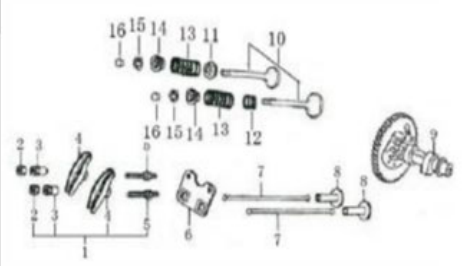

PARTS DIAGRAM

(CYLINDER HEAD)

(CRANKCASE)

(CRANKCASE COVER)

(CRANKSHAFT)

(Piston/connecting rod)

(Camshaft)

(Starter)

(CARBURETOR)

(Flywheel)

PARTS DIAGRAM

DESPIECE GENERAL

CULATA

BLOQUE

TAPA DE BLOQUE

CIGÜEÑAL