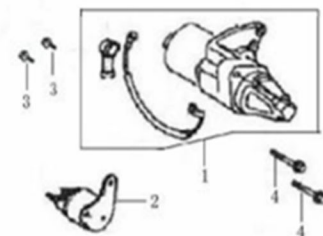

MOTOR DE ARRANQUE