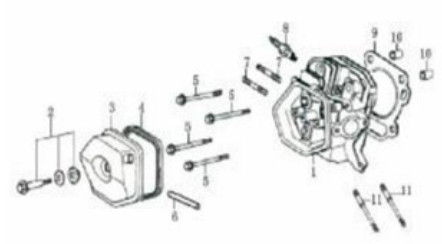

PARTS DIAGRAM

(CYLINDER HEAD)

(CRANKCASE)

(CRANKCASE COVER)

(CRANKSHAFT)

(Piston/connecting rod)

(Camshaft)

(Starter)

(CARBURETOR)

(Flywheel)

PARTS DIAGRAM

DESPIECE GENERAL

CULATA

BLOQUE

TAPA DE BLOQUE

CIGÜEÑAL