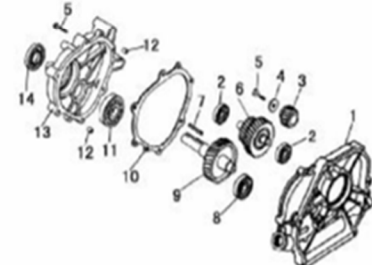

DESPIECE GENERAL

ACOPLE