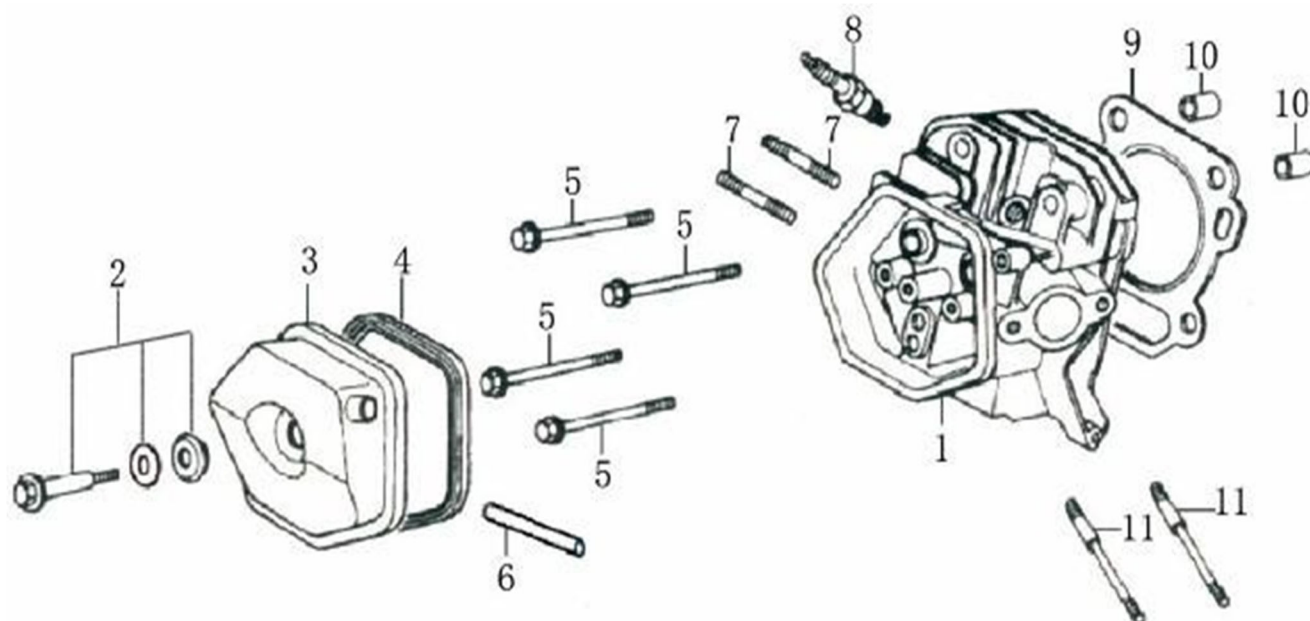

CULATA / CYLINDER HEAD										
No.	Part No.	Descripcion	Description	Cantidad / QTY						
				GX270	GX270-E	GX390	GX390-E	GX420	GX420-E	GX460
1	120080277-T080	CULATA	CYLINDER HEAD COMP	1	1	-	-	-	-	-
	120080278-T110	CULATA	CYLINDER HEAD COMP	-	-	1	1	-	-	-
	120080338-T190	CULATA	CYLINDER HEAD COMP	-	-	-	-	1	1	1
2	120420011-T110	PERNO	BOLT COMP,HEAD COVER	1	1	1	1	1	1	1
3	120220009-T110	TAPA	COVER COMP. HEAD	1	1	1	1	1	1	1
4	380840425-T110	EMPAQUE	PACKING, HEAD COVER	1	1	1	1	1	1	1
5	380140337-T110	PERNO	BOLT, FLANGE, 10x80	4	4	4	4	4	4	4
6	380740460-T080	TUBO	TUBE, BREATHER	1	1	-	-	-	-	-
	380740454-T110	TUBO	TUBE, BREATHER	-	-	1	1	1	1	1
7	380180099-T110	PERNO	BOLT, STUD, EXHAUST	2	2	2	2	2	2	2
8	270960025-T040	BUJIA	SPARK PLUG	1	1	1	1	1	1	1
9	120150155-T080	EMPAQUE	GASKET, CYLINDER	-	-	-	-	-	-	-
	120150145-T09F	EMPAQUE	GASKET, CYLINDER	1	1	-	-	-	-	-
	120150156-T100	EMPAQUE	GASKET, CYLINDER	-	-	-	-	-	-	-
	120150137-T11D	EMPAQUE	GASKET, CYLINDER	-	-	1	1	-	-	-
	120150141-T190	EMPAQUE	GASKET, CYLINDER	-	-	-	-	1	1	1